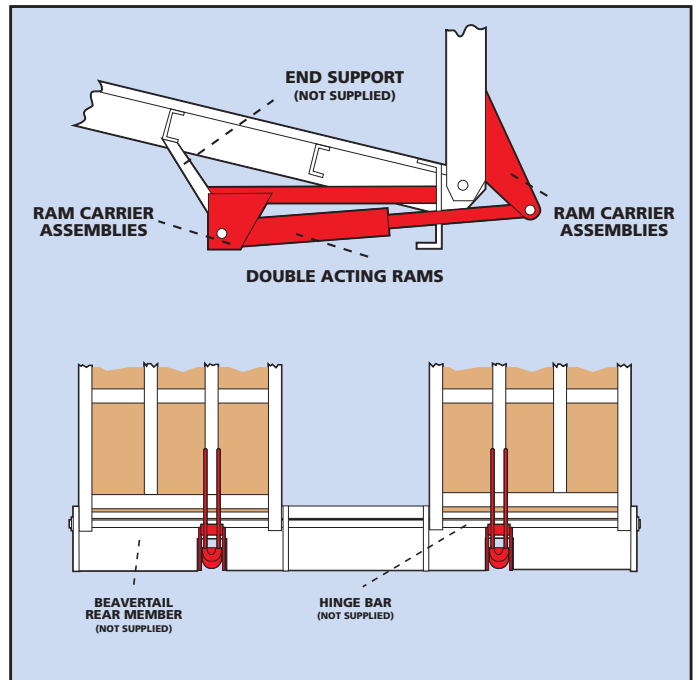

OPTIONAL EXTRA

FM•CONNECT REMOTE CONTROL SYSTEM – CONTACT BHW SALES FOR DETAILS.