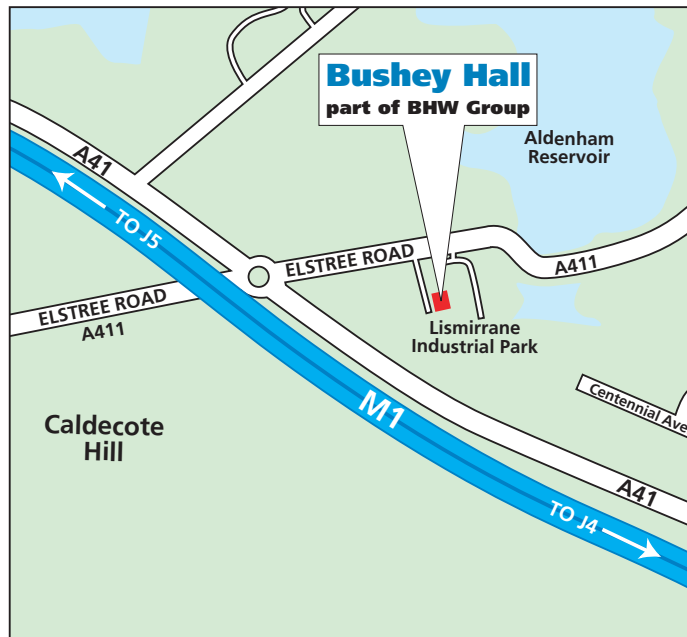

LOCATION MAP

Bushey Hall

From the M1 Motorway: Leave at Junction 5 and take the A41 south.
Straight over first roundabout, at second roundabout turn left,
then first right into Lismirrane Industrial Park.
BHW Group occupies two units at the end of this road.

Bushey Hall • Winchmaster

- Lismirrane Industrial Park Elstree Road Elstree Herts WD6 3EE
- Unit 6 South Orbital Trading Park Hedon Road Hull HU9 1NJ

CERT. No. 1769

BUSHEY HALL 0870 850 8989