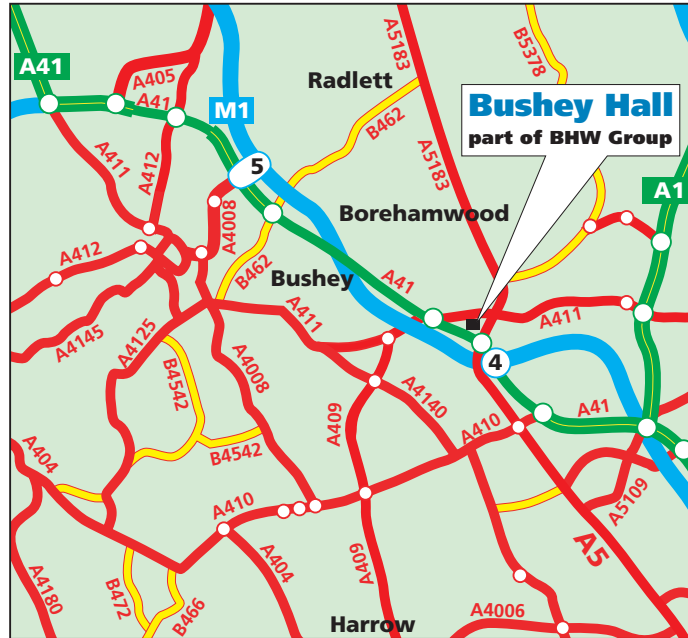

LOCATION MAP

Bushey Hall

From the M1 Motorway: Leave at Junction 5 and take the A41 south.
Straight over first roundabout, at second roundabout turn left,
then first right into Lismirrane Industrial Park.
BHW Group occupies two units at the end of this road.